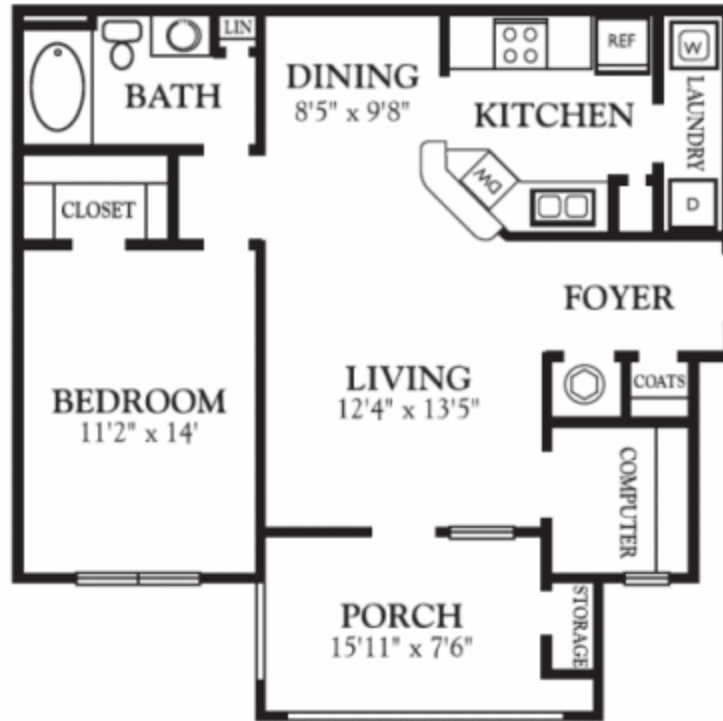

# Floorplans

One bed / One bath / 642 square feet

One bed / One bath / 797 square feet

One bed / One bath / 887 square feet

Two beds / Two baths / 1,131 square feet

### SUNROOM OPTION

Two beds / Two baths / 1,211 square feet