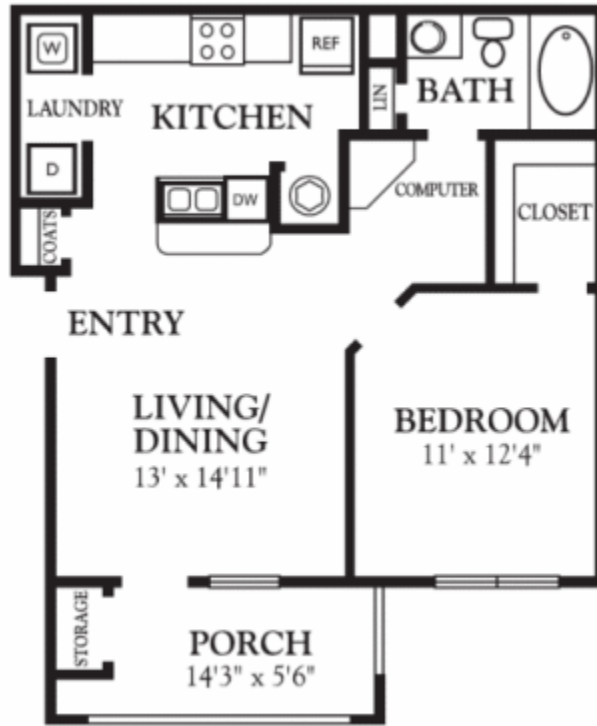

# Floorplans

One bed / One bath / 642 square feet

One bed / One bath / 797 square feet

One bed / One bath / 887 square feet

Two beds / Two baths / 1,131 square feet

### SUNROOM OPTION

Two beds / Two baths / 1,211 square feet