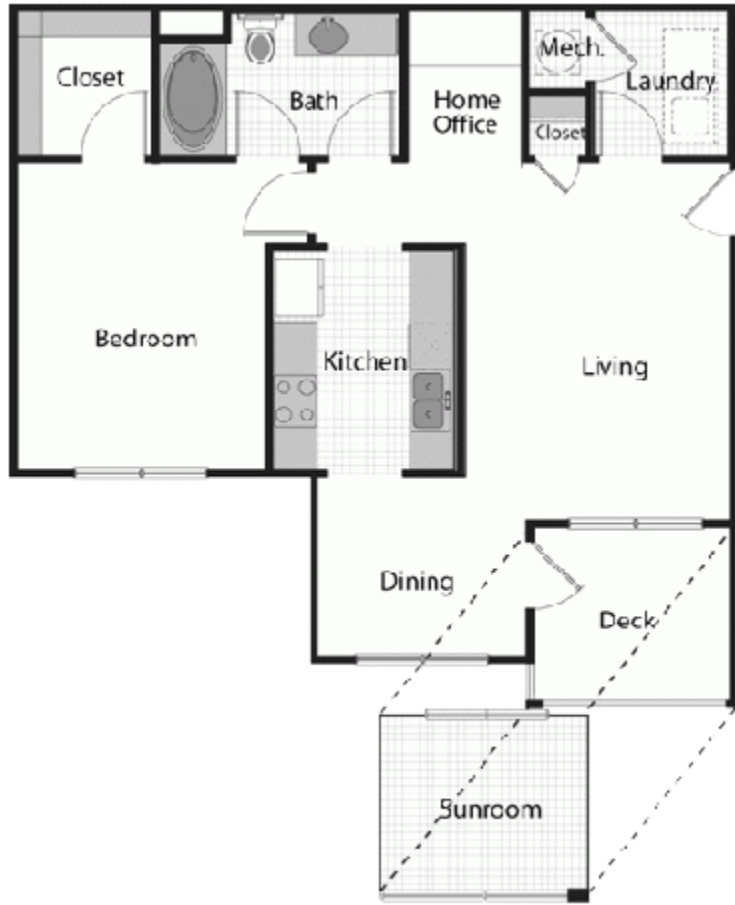

Floorplans

Polo Village Apartments- 781x Sq. Ft

Polo Village Apartments- 854x Sq. Ft

Polo Village Apartments- 886x Sq. Ft

Polo Village Apartments- 1184x Sq. Ft

Polo Village Apartments- 1554x Sq. Ft