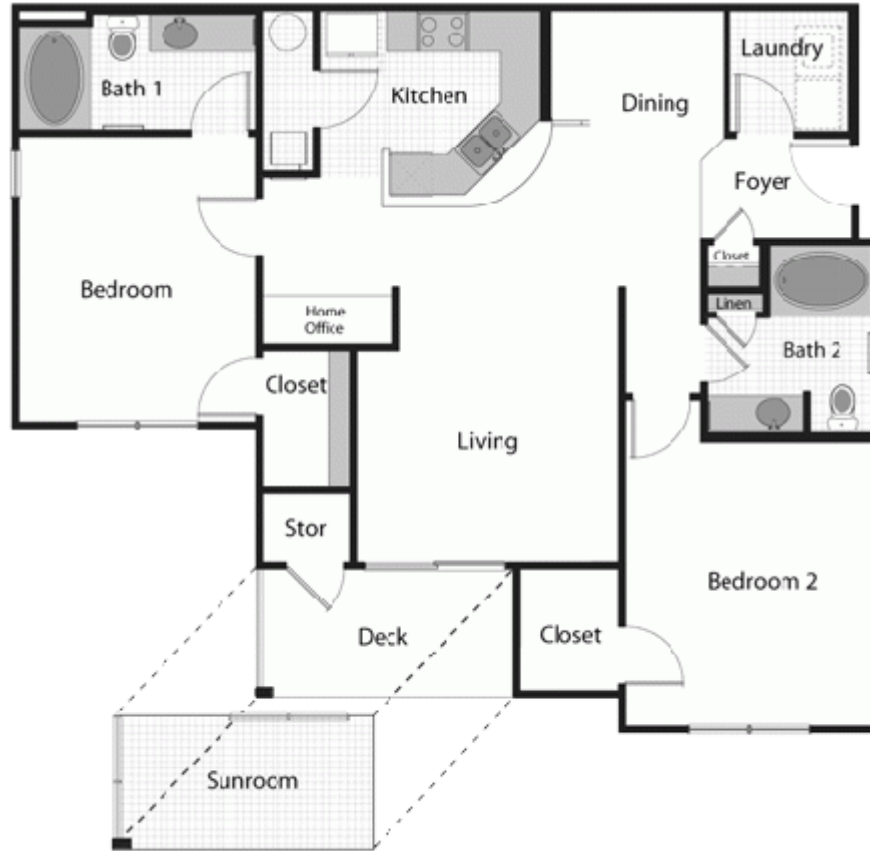

Floorplans

Polo Village Apartments- 781x Sq. Ft

Polo Village Apartments- 854x Sq. Ft

Polo Village Apartments- 886x Sq. Ft

Polo Village Apartments- 1184x Sq. Ft

Polo Village Apartments- 1554x Sq. Ft