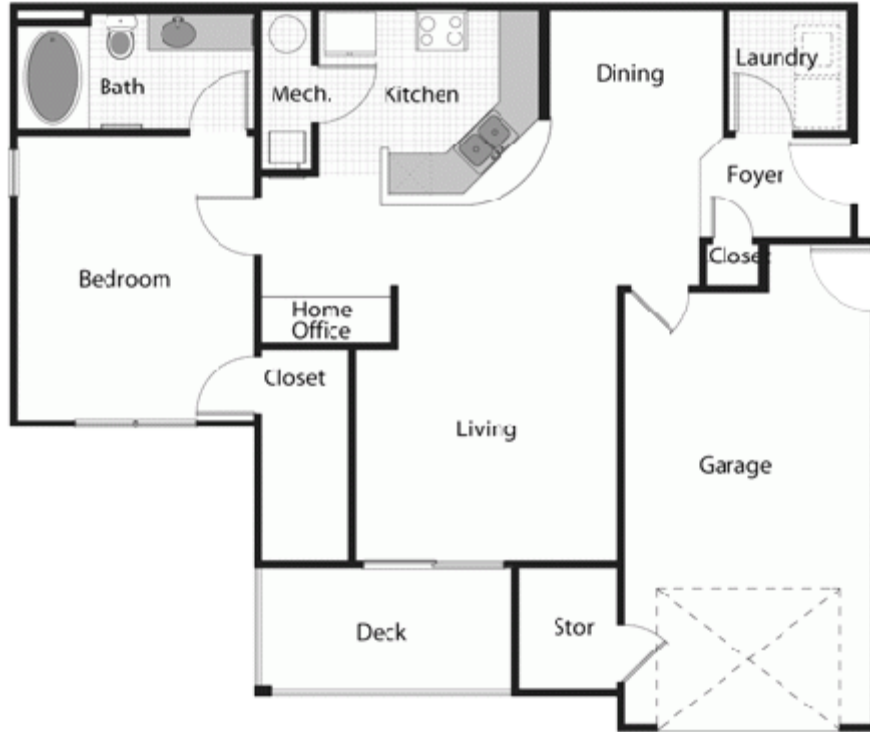

Floorplans

Polo Village Apartments- 781x Sq. Ft

Polo Village Apartments- 854x Sq. Ft

Polo Village Apartments- 886x Sq. Ft

Polo Village Apartments- 1184x Sq. Ft

Polo Village Apartments- 1554x Sq. Ft