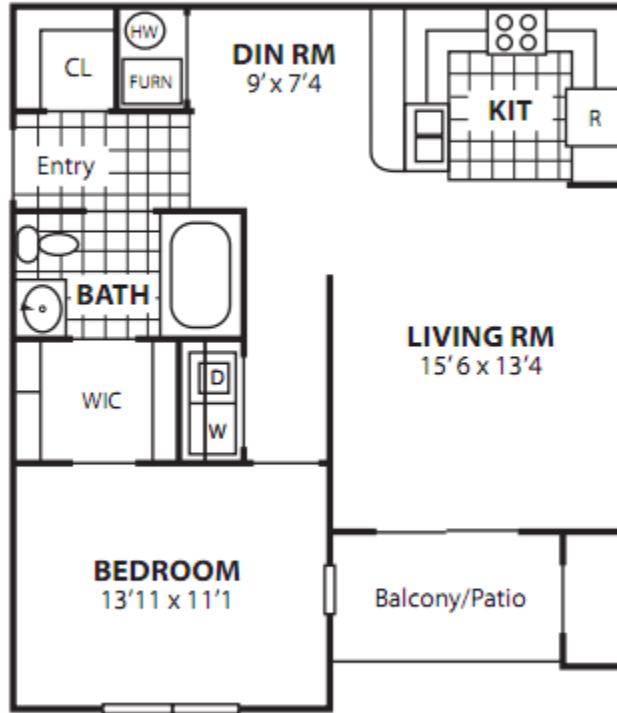

Floorplans

The Horizon One Bedroom, One Bath

Approx. - 788 Sq. Ft.

The Palm

One Bedroom, One Bath w/ Den

Approx. - 922 Sq. Ft.

The Cabana

Two Bedroom, Two Bath

Approx. - 1,058 Sq. Ft.

The Sunset

Three Bedroom, Two Bath

Approx. - 1,206 Sq. Ft.