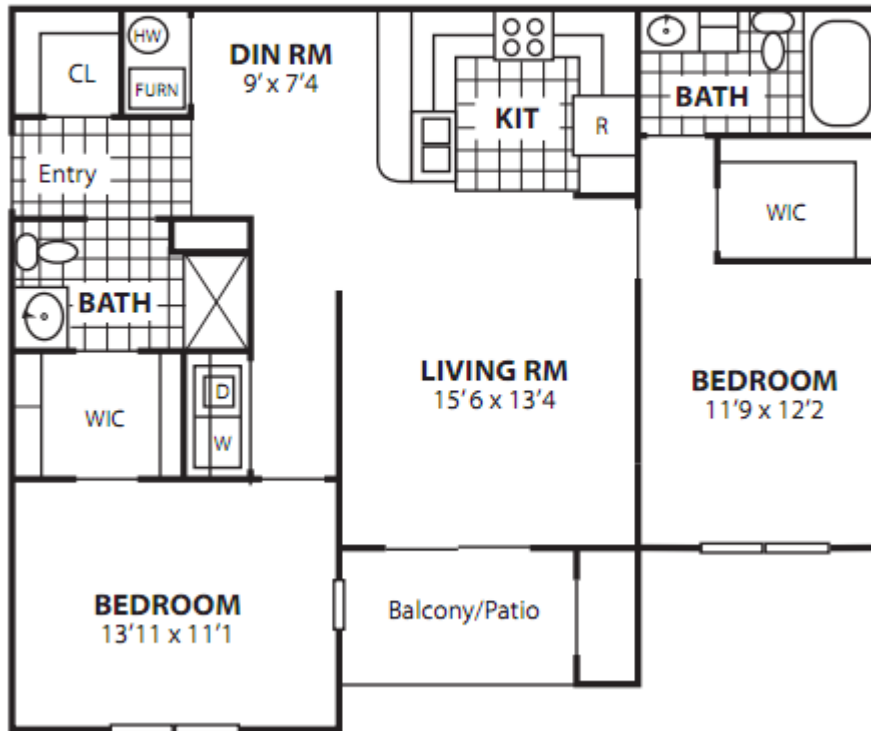

Floorplans

The Horizon One Bedroom, One Bath

Approx. - 788 Sq. Ft.

The Palm

One Bedroom, One Bath w/ Den

Approx. - 922 Sq. Ft.

The Cabana

Two Bedroom, Two Bath

Approx. - 1,058 Sq. Ft.

The Sunset

Three Bedroom, Two Bath

Approx. - 1,206 Sq. Ft.