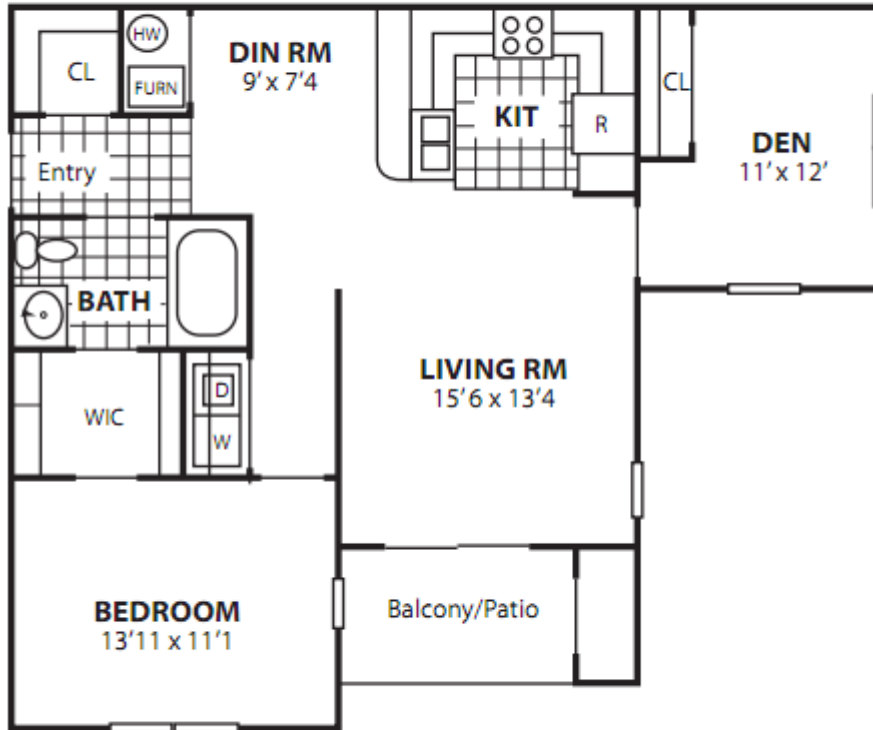

Floorplans

The Horizon One Bedroom, One Bath

Approx. - 788 Sq. Ft.

The Palm

One Bedroom, One Bath w/ Den

Approx. - 922 Sq. Ft.

The Cabana

Two Bedroom, Two Bath

Approx. - 1,058 Sq. Ft.

The Sunset

Three Bedroom, Two Bath

Approx. - 1,206 Sq. Ft.