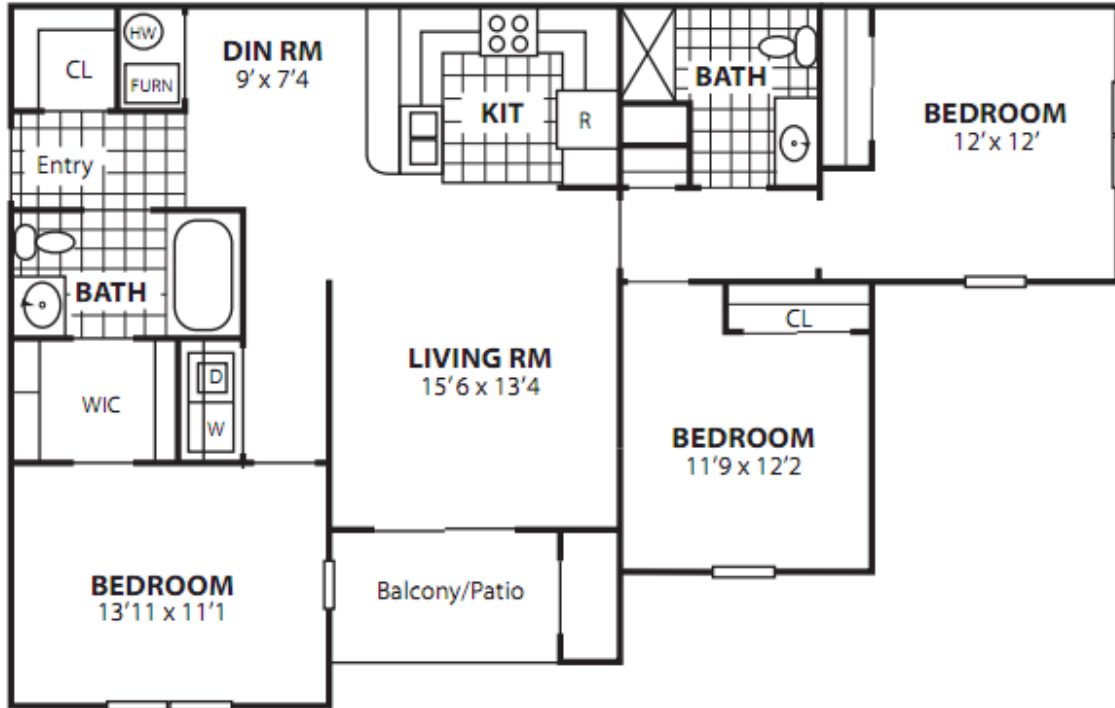

Floorplans

The Horizon One Bedroom, One Bath

Approx. - 788 Sq. Ft.

The Palm

One Bedroom, One Bath w/ Den

Approx. - 922 Sq. Ft.

The Cabana

Two Bedroom, Two Bath

Approx. - 1,058 Sq. Ft.

The Sunset

Three Bedroom, Two Bath

Approx. - 1,206 Sq. Ft.