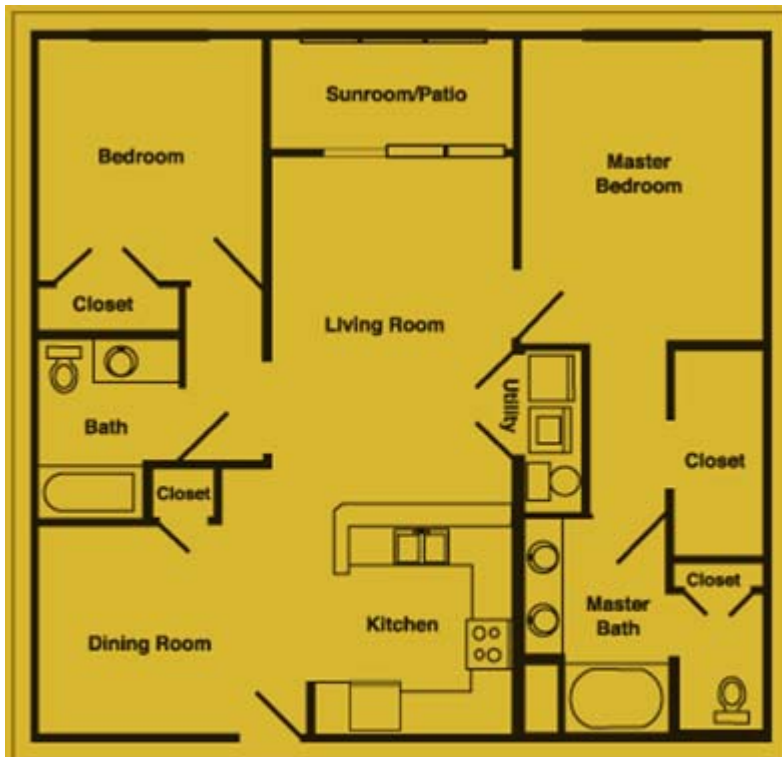

Floorplans

The Northenden

2 bed 2 bath 1101-1170 sq. ft.

The Fallowfield

3 bed 2 bath 1235-1303 sq. ft.