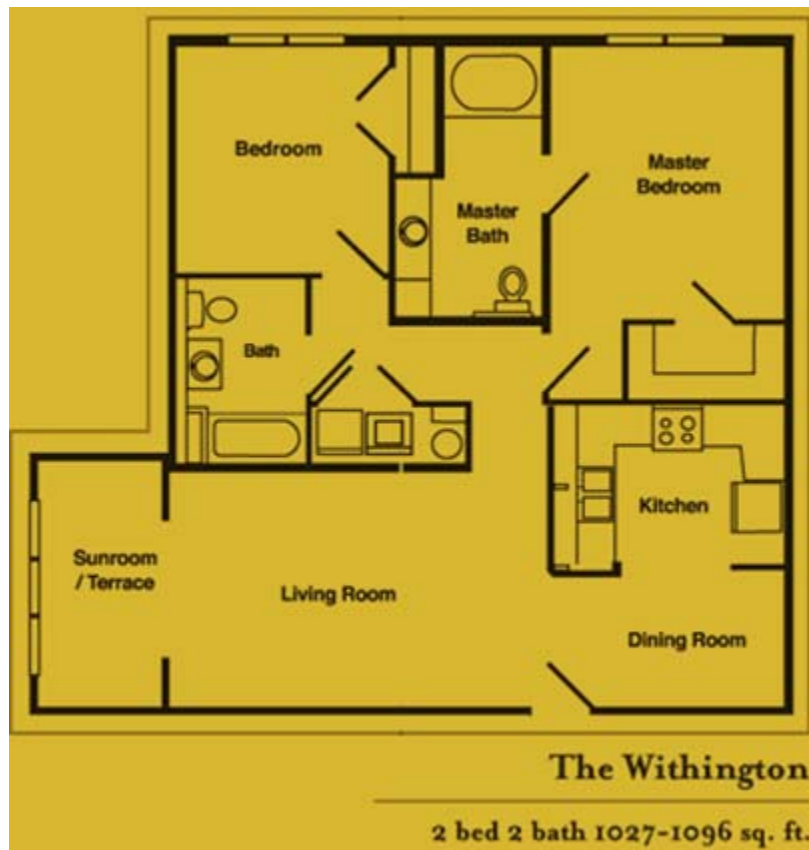

Floorplans

The Northenden

2 bed 2 bath 1101-1170 sq. ft.

The Fallowfield

3 bed 2 bath 1235-1303 sq. ft.