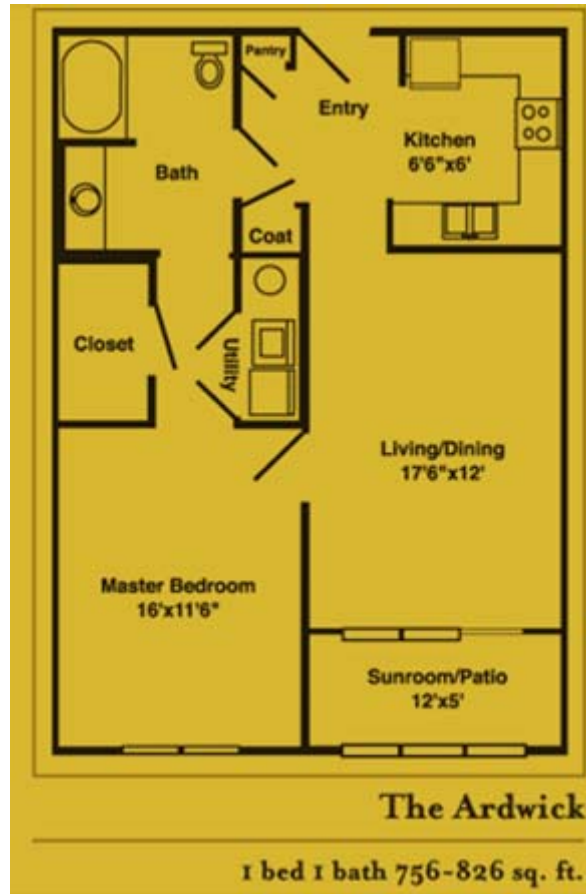

Floorplans

The Northenden

2 bed 2 bath 1101-1170 sq. ft.

The Fallowfield

3 bed 2 bath 1235-1303 sq. ft.